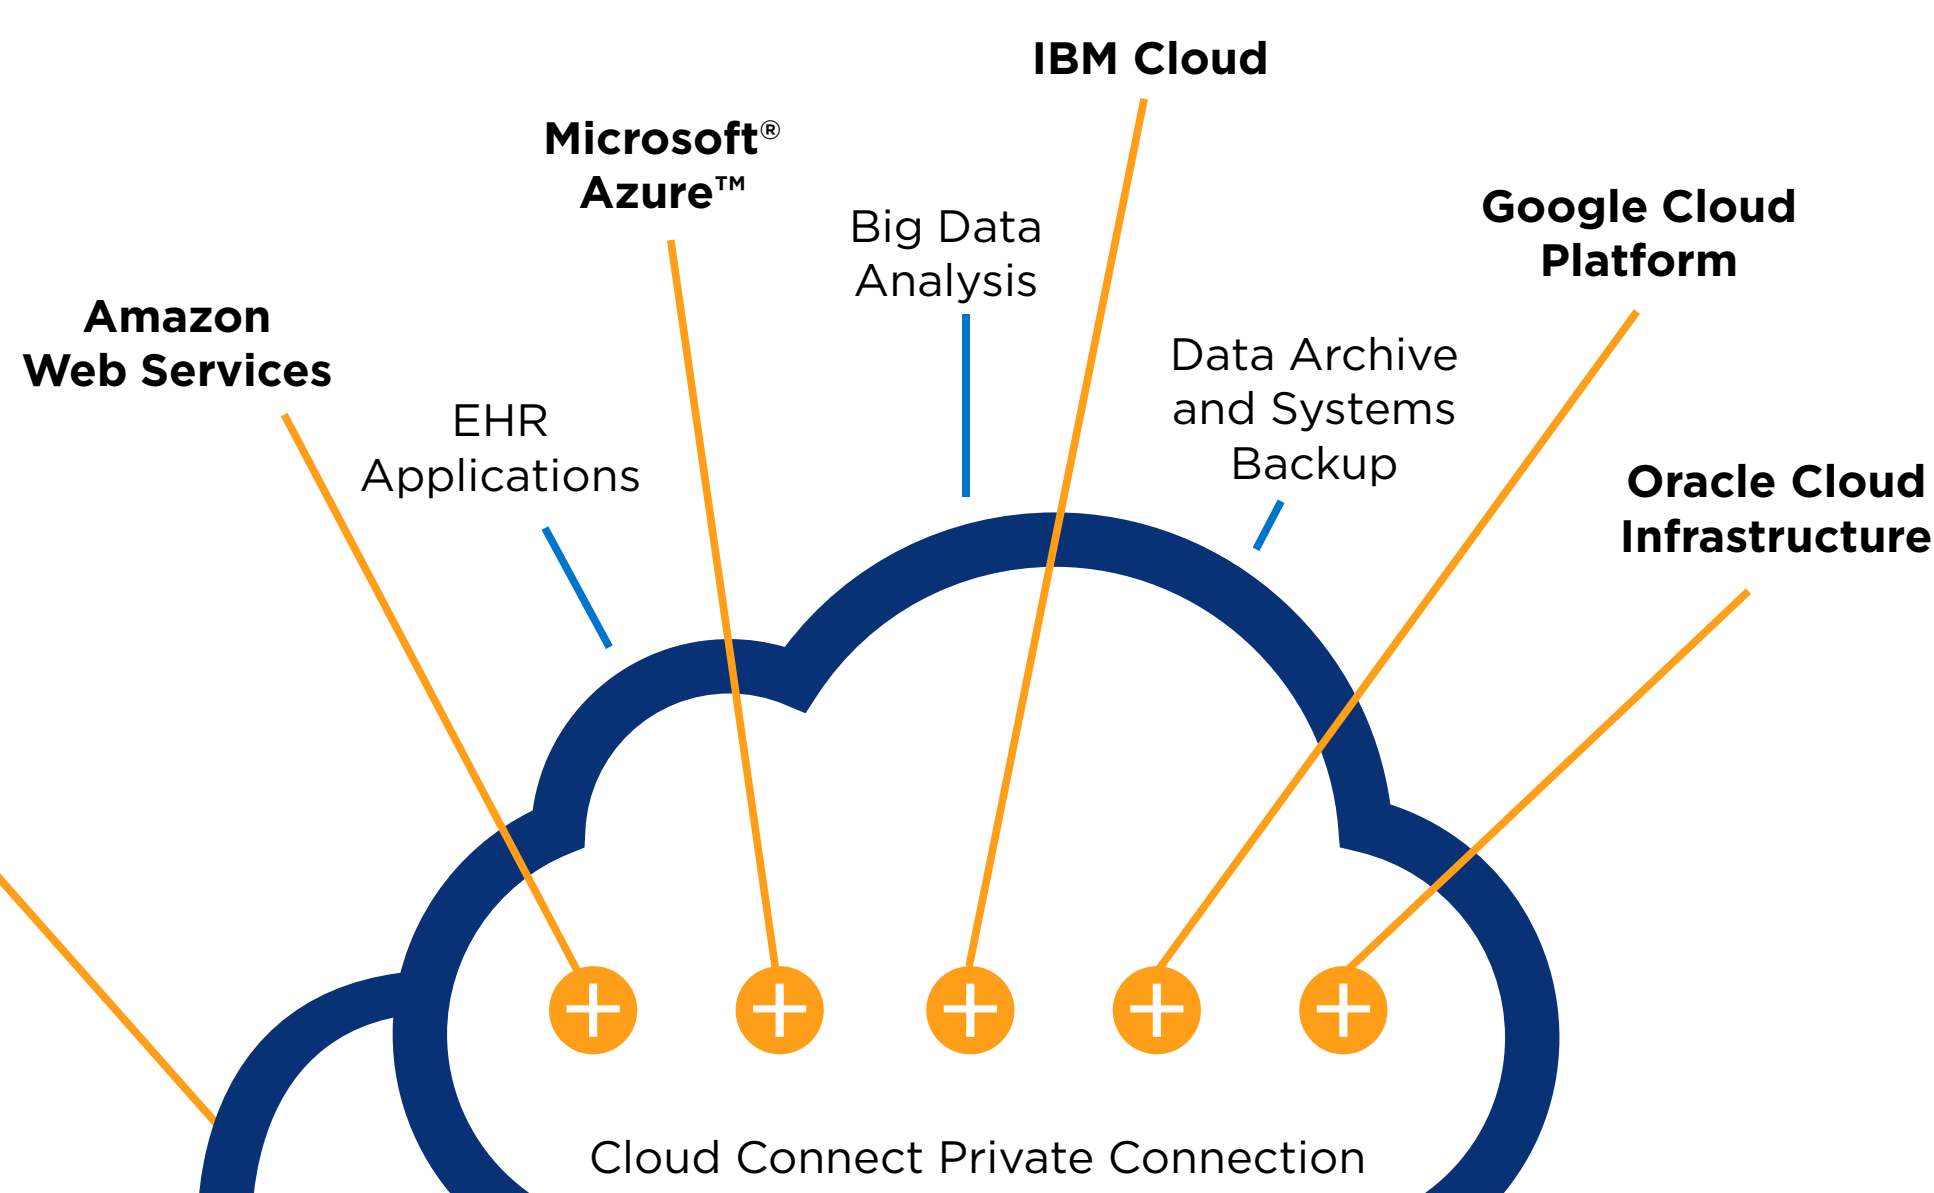

# How you connect to the cloud matters.

Cloud is key to improving business performance. Better and more consistent application performance and availability, greater flexibility, business agility and lower costs can all be found through our connection to cloud.

## Flexible and responsive infrastructure

Enhance flexibility and agility with an adaptive network. Based on software-defined networking (SDN), these solutions let you automatically make real-time, on-the-fly bandwidth adjustments and gain visibility into end-to-end network performance metrics.

## Private connections to leading cloud partners

Confidently move business-critical applications to the cloud. Highly secure private connections to leading providers deliver low latency, dependable performance, consistent uptime and throughput.