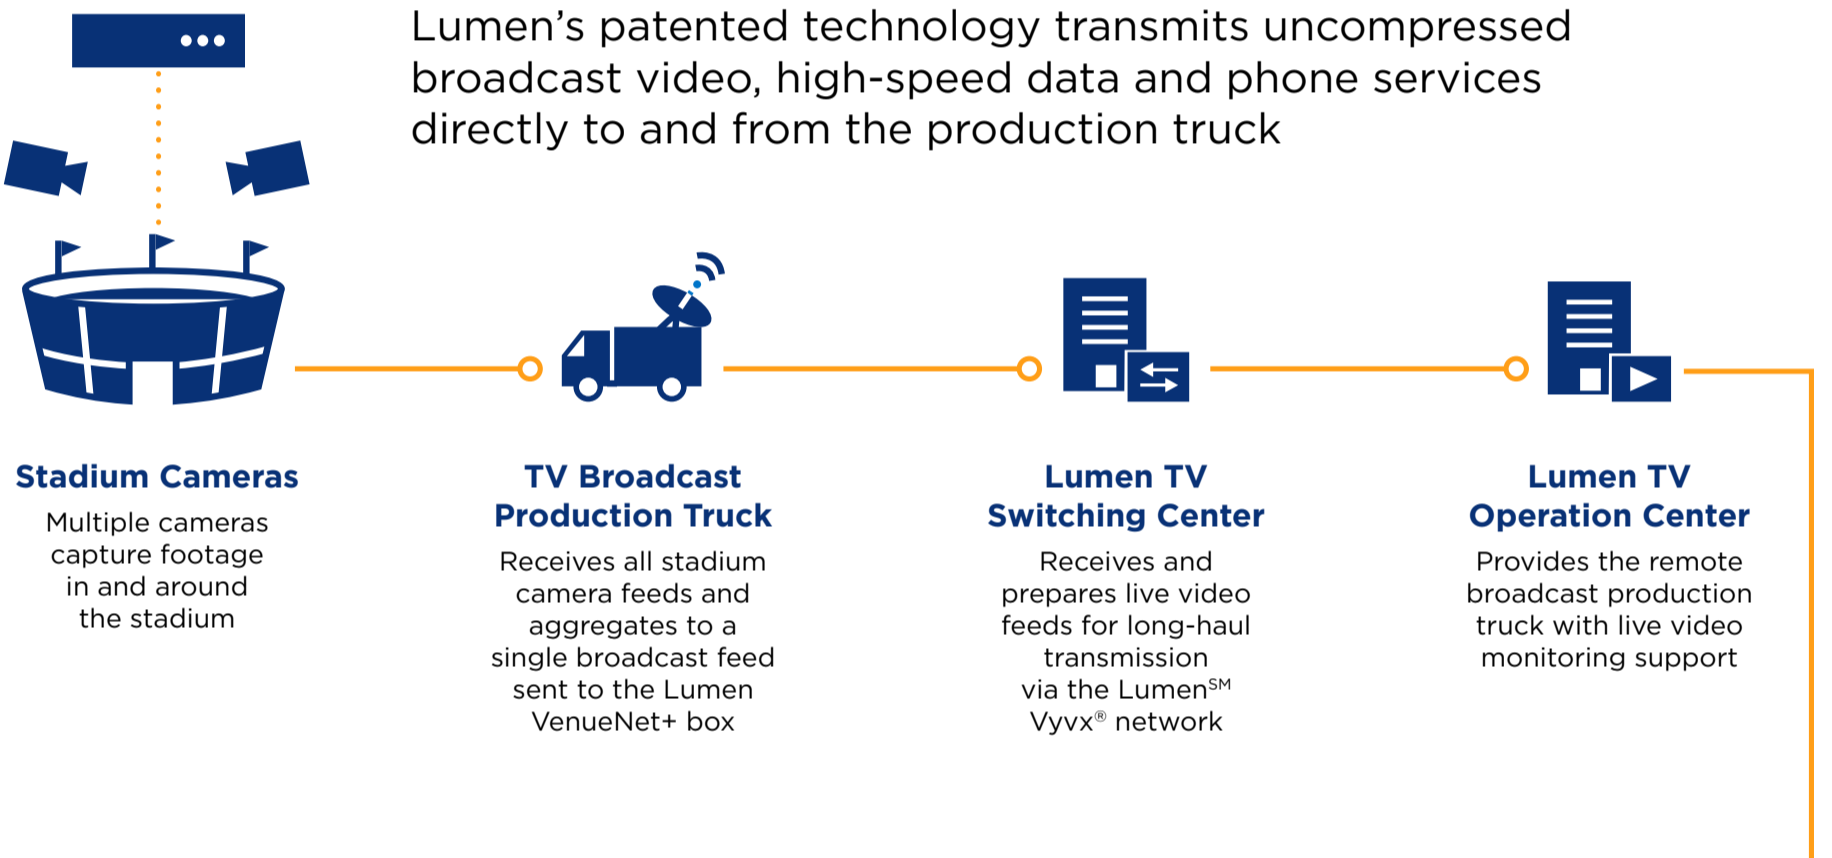

# How Stadium Event Coverage Gets from the Stadium to Your TV or Device

## Lumen<sup>SM</sup> Vyvx<sup>®</sup> Solutions VenueNet+<sup>®</sup>

Lumen's patented technology transmits uncompressed broadcast video, high-speed data and phone services directly to and from the production truck